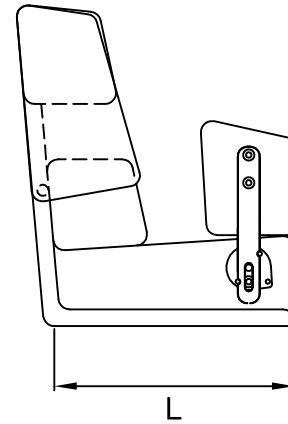

A (mm)	575
B (mm)	710
C (mm)	660
D (mm)	≈ 170
F (mm)	480
L (mm)	430
Weight (Kg)	28

The padding could vary the sizes of few centimeters

Product

**P 240 DRAGONFLY**

**Helm Seat**