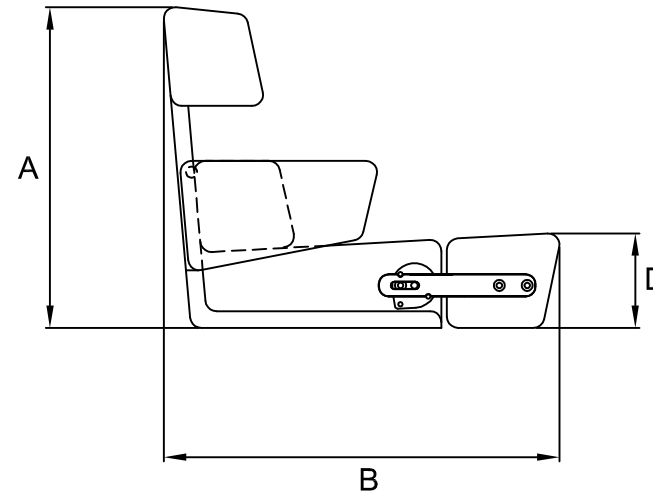

A (mm)	575
B (mm)	710
C (mm)	660
D (mm)	≈ 170
F (mm)	480
L (mm)	430
Weight (Kg)	28

The padding could vary the sizes of few centimeters

Product

**P 240 DRAGONFLY**

**Helm Seat**