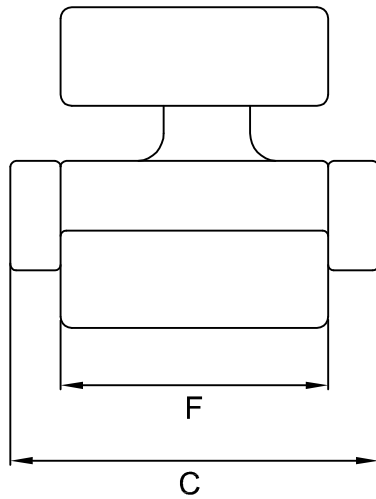

A (mm)	575
B (mm)	710
C (mm)	660
D (mm)	≈ 170
F (mm)	480
L (mm)	430
Weight (Kg)	28

The padding could vary the sizes of few centimeters

Product

**P 240 DRAGONFLY**

**Helm Seat**