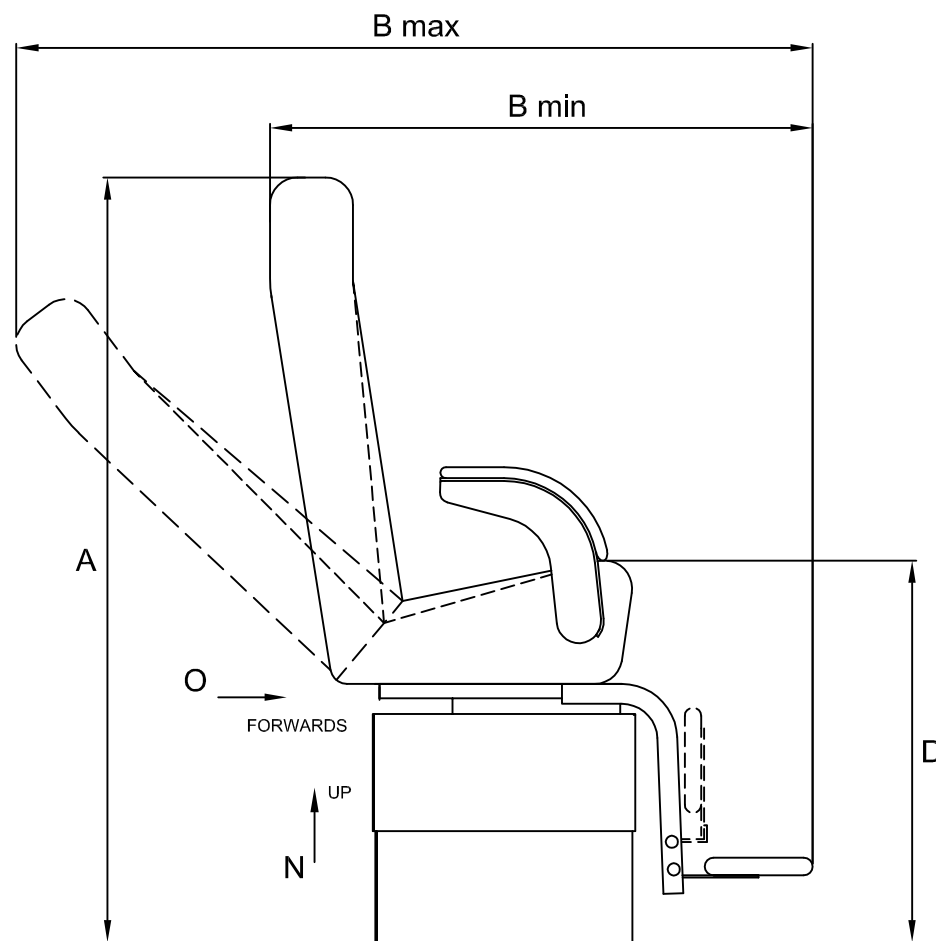

A (mm)	1380
B (mm)	980-1440
C (mm)	610
D (mm)	690
F (mm)	440
N (mm)	185
O (mm)	150
Weight (Kg)	65

The padding could vary the sizes of few centimeters

Product

**P 237 INFINITY**

**Automatic Helm Seat**