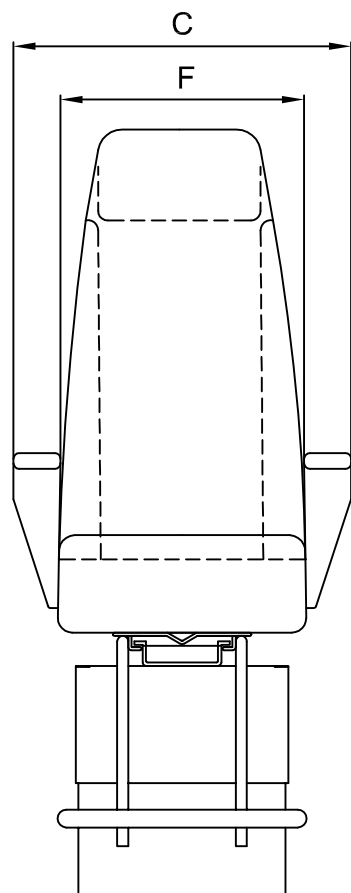

A (mm)	1380
B (mm)	980-1440
C (mm)	610
D (mm)	690
F (mm)	440
N (mm)	185
O (mm)	150
Weight (Kg)	65

The padding could vary the sizes of few centimeters

Product

**P 237 INFINITY**

**Automatic Helm Seat**