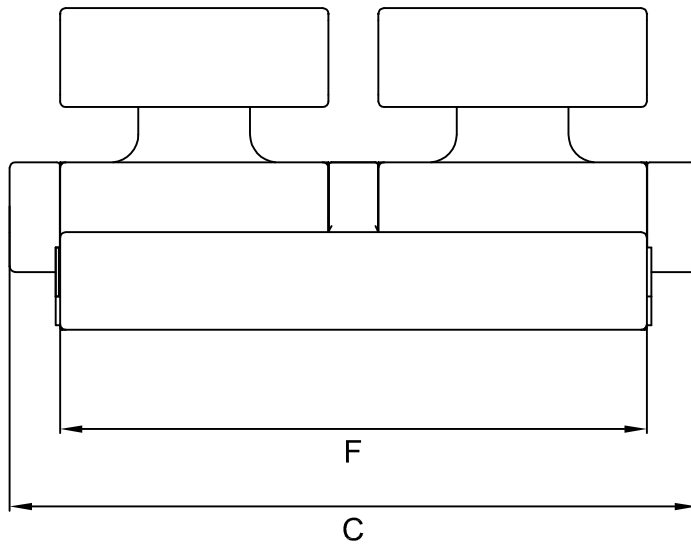

A (mm)	575
B (mm)	710
C (mm)	1230
D (mm)	≈ 170
F (mm)	1050
L (mm)	≈ 430
Weight (Kg)	60

The padding could vary the sizes of few centimeters

Product

P 232 DRAGONFLY DOUBLE

Helm Seat