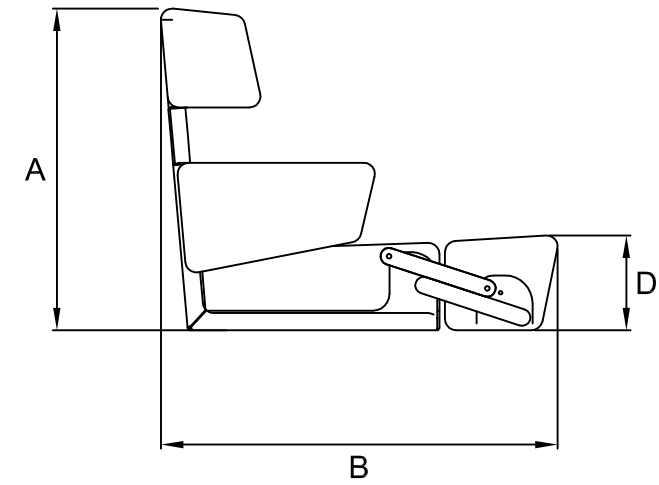

A (mm)	575
B (mm)	710
C (mm)	1230
D (mm)	≈ 170
F (mm)	1050
L (mm)	≈ 430
Weight (Kg)	60

The padding could vary the sizes of few centimeters

Product

P 232 DRAGONFLY DOUBLE

Helm Seat