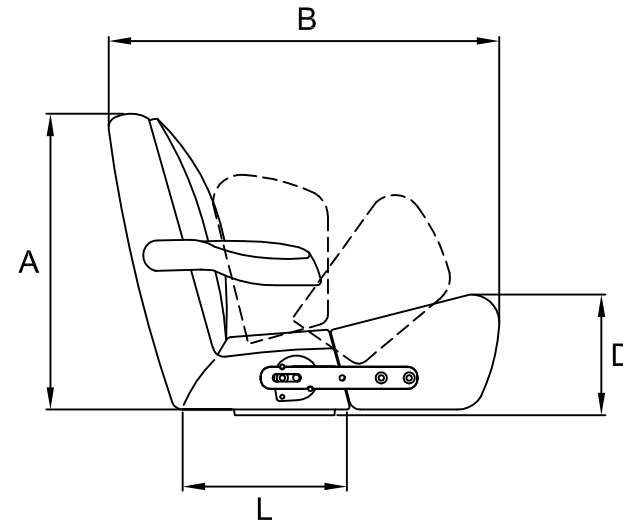

A (mm)	530
B (mm)	700
C (mm)	650
D (mm)	≈ 215
F (mm)	490
L (mm)	295
Weight (Kg)	24

The padding could vary the sizes of few centimeters

Product

P 220 FREE STYLE SPECIAL

Helm Seat