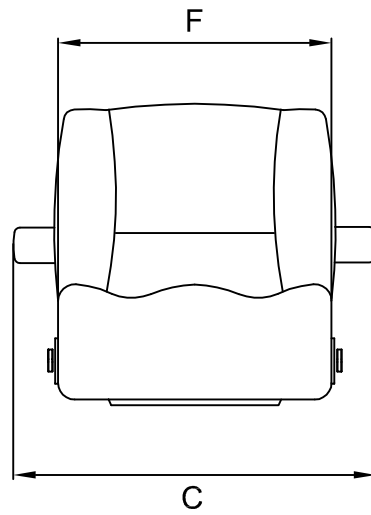

A (mm)	530
B (mm)	700
C (mm)	650
D (mm)	≈ 215
F (mm)	490
L (mm)	295
Weight (Kg)	24

The padding could vary the sizes of few centimeters

Product

P 220 FREE STYLE SPECIAL

Helm Seat