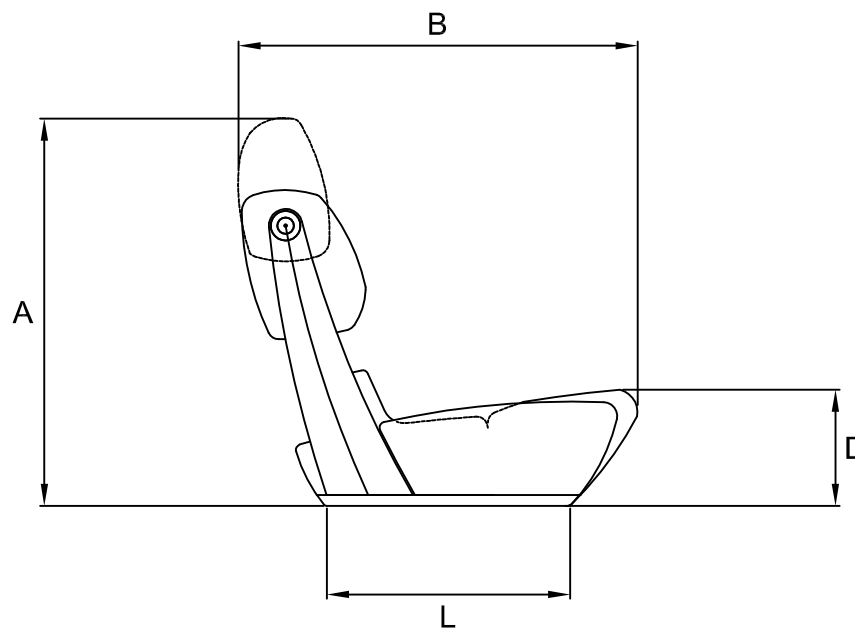

A (mm)	700
B (mm)	720
C (mm)	550
D (mm)	210
L (mm)	440
Weight (Kg)	18

The padding could vary the sizes of few centimeters

Product

P 251 CARBON FLY

Helm Seat