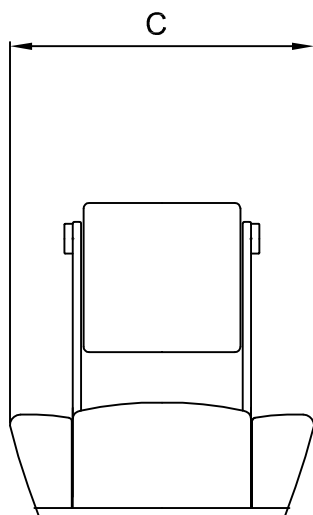

A (mm)	700
B (mm)	720
C (mm)	550
D (mm)	210
L (mm)	440
Weight (Kg)	18

The padding could vary the sizes of few centimeters

Product

P 251 CARBON FLY

Helm Seat