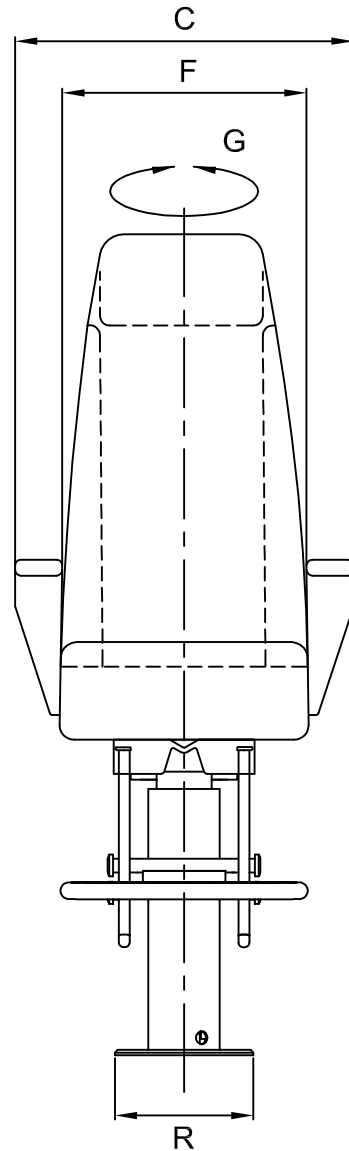

A (mm)	1480
B (mm)	920
C (mm)	610
D (mm)	790
F (mm)	440
G (°)	360
N (mm)	200
O (mm)	70
R (mm)	Ø 250
Weight (Kg)	48

The padding could vary the sizes of few centimeters

Product

**P 337 INFINITY LUXURY**

**Helm Seat**