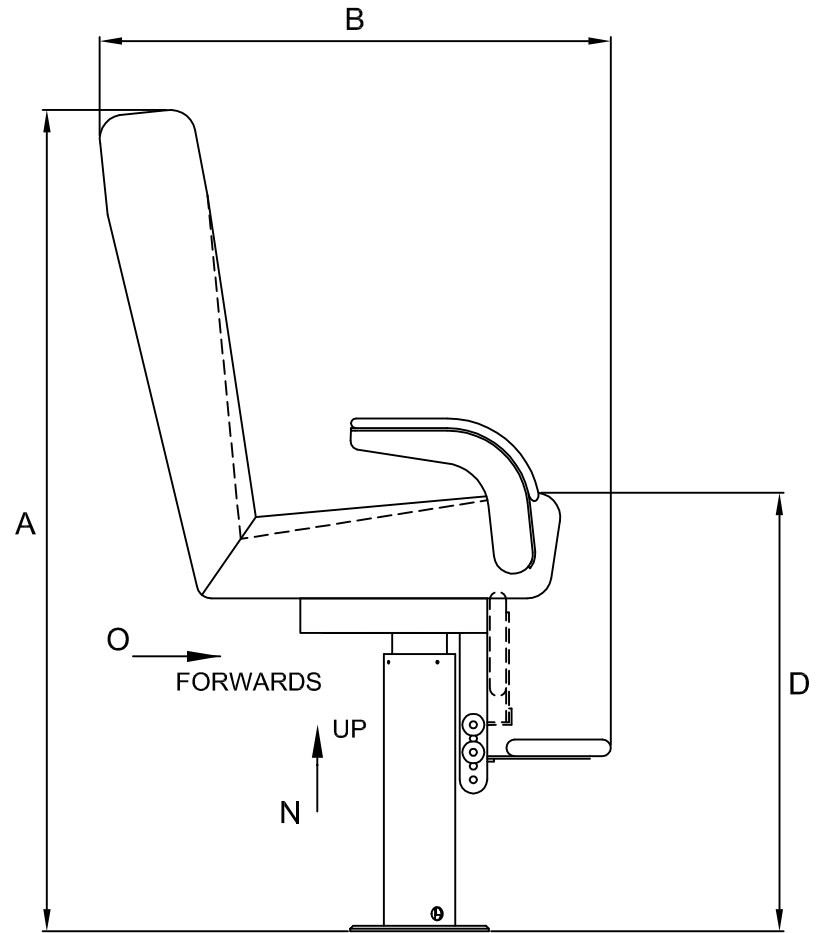

A (mm)	1480
B (mm)	920
C (mm)	610
D (mm)	790
F (mm)	440
G (°)	360
N (mm)	200
O (mm)	70
R (mm)	Ø 250
Weight (Kg)	48

The padding could vary the sizes of few centimeters

Product

**P 337 INFINITY LUXURY**

**Helm Seat**