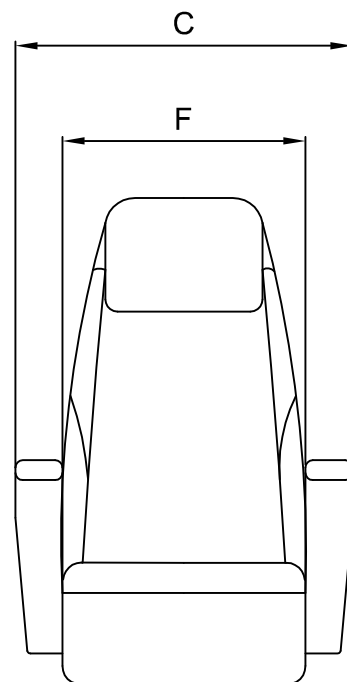

A (mm)	880
B (mm)	790
C (mm)	610
D (mm)	210
F (mm)	440
L (mm)	470
Weight (Kg)	38

The padding could vary the sizes of few centimeters

Product

**P 348**

**Helm Seat**