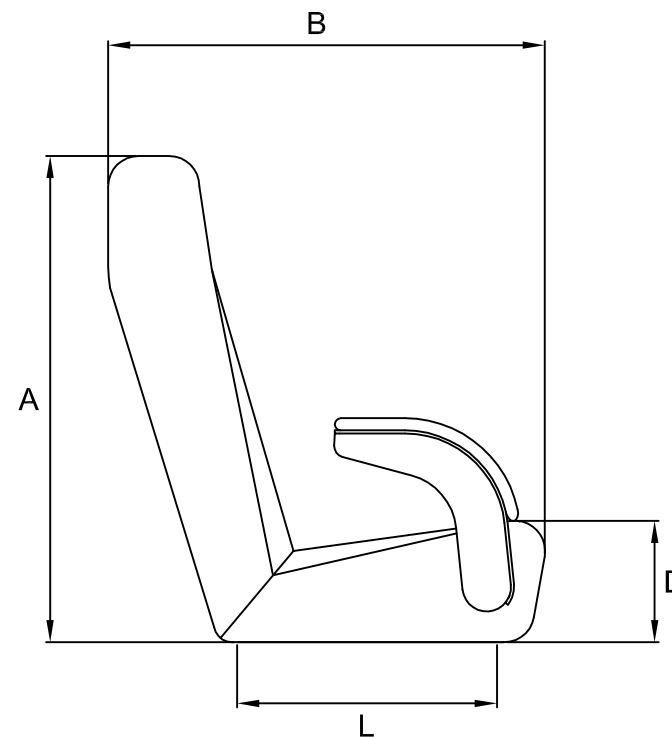

A (mm)	880
B (mm)	790
C (mm)	610
D (mm)	210
F (mm)	440
L (mm)	470
Weight (Kg)	38

The padding could vary the sizes of few centimeters

Product

**P 348**

**Helm Seat**