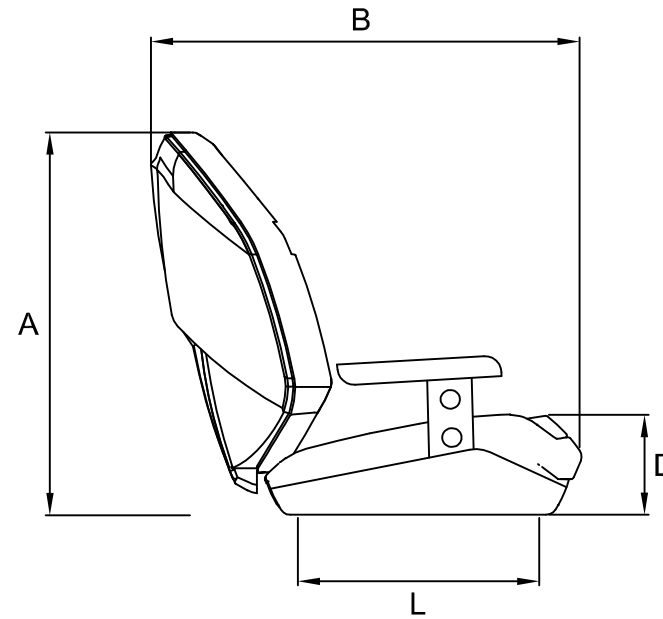

A (mm)	690
B (mm)	770
C (mm)	680
D (mm)	180
F (mm)	500
L (mm)	435
Weight (Kg)	22

The padding could vary the sizes of few centimeters

**Product**

**P 253 CARBON STEALTH FLY**

**Helm Seat**