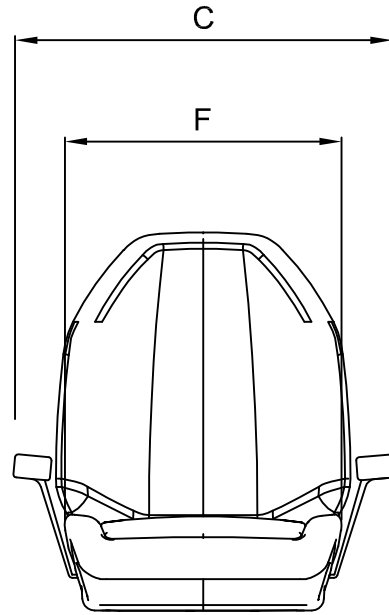

A (mm)	690
B (mm)	770
C (mm)	680
D (mm)	180
F (mm)	500
L (mm)	435
Weight (Kg)	22

The padding could vary the sizes of few centimeters

**Product**

**P 253 CARBON STEALTH FLY**

**Helm Seat**