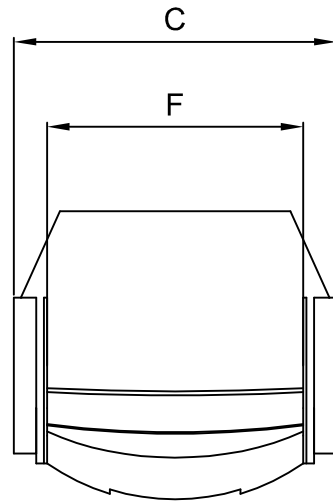

A (mm)	520
B (mm)	670
C (mm)	580
D (mm)	125
F (mm)	460
L (mm)	195
Weight (Kg)	19

The padding could vary the sizes of few centimeters

Product

**P 246 SMILE**

**Helm Seat**