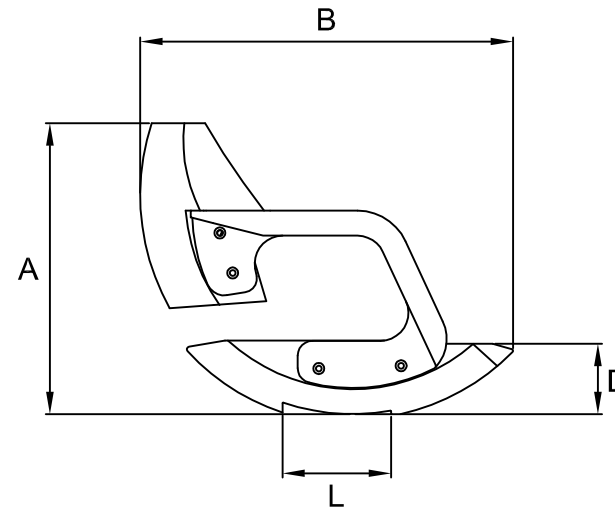

A (mm)	520
B (mm)	670
C (mm)	580
D (mm)	125
F (mm)	460
L (mm)	195
Weight (Kg)	19

The padding could vary the sizes of few centimeters

Product

**P 246 SMILE**

**Helm Seat**