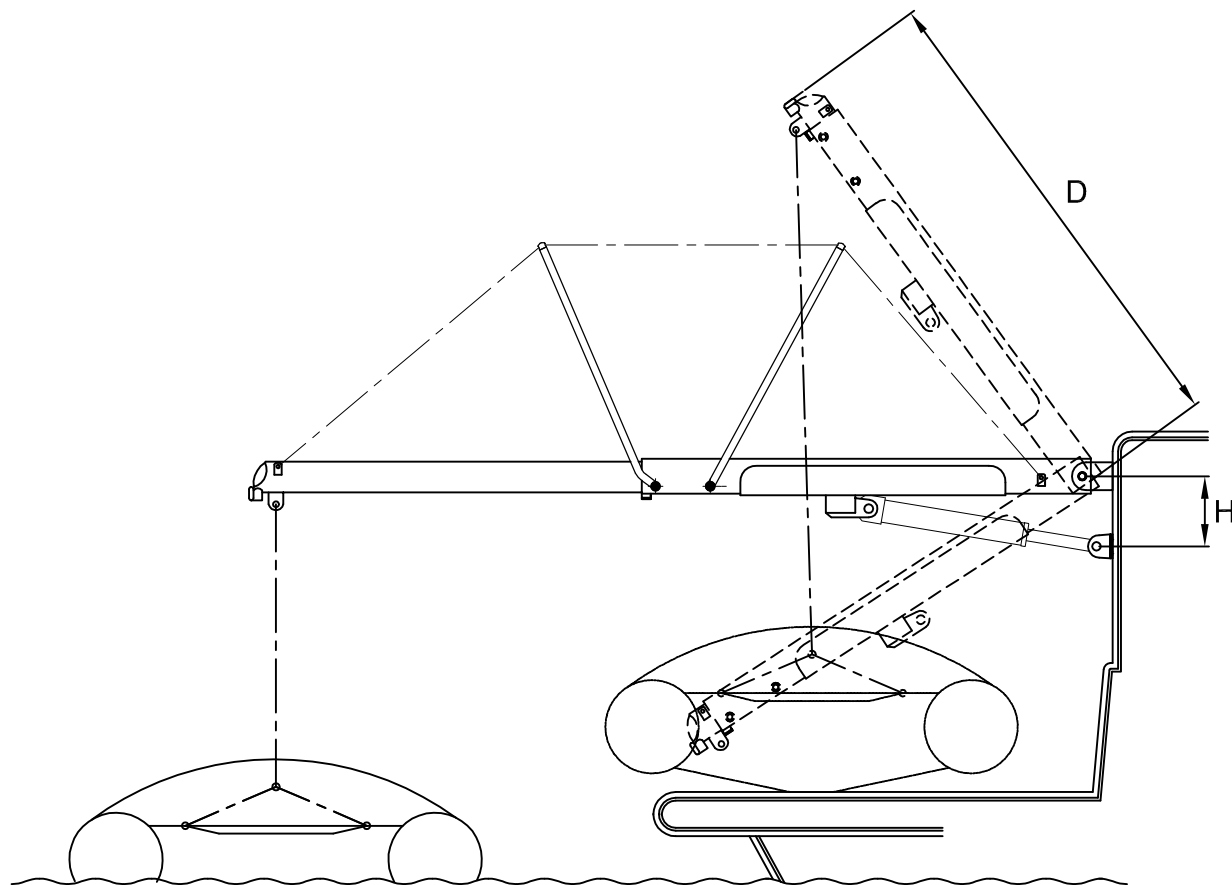

Lifting capacity (Kg)	200	200
A (mm)	2500	3000
B (mm)	450	450
D (mm)	1525	1725
F (mm)	295	295
H (mm)	250	250
W (mm)	532	532
Weight (Kg)	109	175

Product

PI 389 RACING

Hydraulic External Passerelle