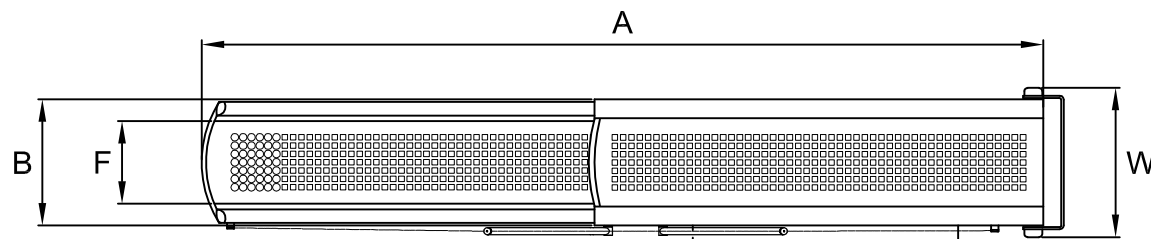

Lifting capacity (Kg)	200	200
A (mm)	2500	3000
B (mm)	450	450
D (mm)	1525	1725
F (mm)	295	295
H (mm)	250	250
W (mm)	532	532
Weight (Kg)	109	175

Product

PI 389 RACING

Hydraulic External Passerelle